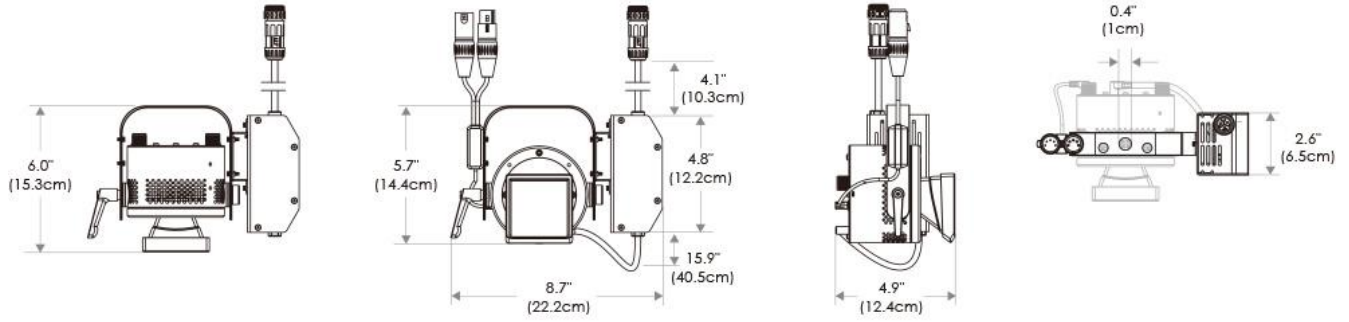

MECHANICAL FIGURES